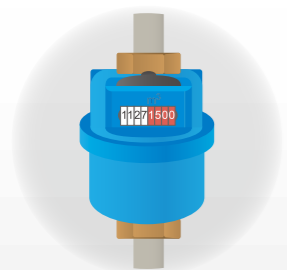

SD Residential Water Meter

Many water utilities in the world challenge in improving the water management such as non-revenue water reduction, efficient use of water resources, safe & stable drinking water distribution and so on. Collecting the accurate meter data is essential for this improvement. The Aichi Tokei Denki SD Single-jet Water Meter / Multi-jet Water Meter is suitable for this application because it is not only accurate but also cost-effective & robust.

Solution

✓ Easy-to-read display

✓ Readable positioning

✓ Robust design against foreign material (Dry-dial)

Misreadable display

Non-rotating register & shroud

Poor visibility with dirty water (Wet-dial)

Feature

- Class C performance
- Display range 0.1L – 9999,9 m³
- Long-term stable measurement

Accurate

Simple

- Super big display for easy reading
- Rotating register & shroud
- Easy-to-clean glass display

Reliable

- Robust body
- Hermetically sealed to eliminate condensation
- 3,000,000 pieces in service

System option

Single-jet 15mm
110mm Lay Length
Dry-dial meter
Class C performance

Single-jet 15mm
165mm Lay Length
Dry-dial meter
Class C performance