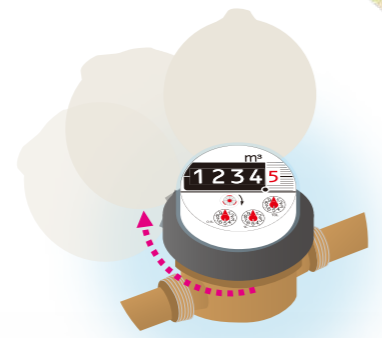

SD Residential Water Meter

Many water utilities in the world challenge in improving the water management such as non-revenue water reduction, efficient use of water resources, safe & stable drinking water distribution and so on. Collecting the accurate meter data is essential for this improvement. The Aichi Tokei Denki SD Single-jet Water Meter / Multi-jet Water Meter is suitable for this application because it is not only accurate but also cost-effective & robust.

Solution

✓ Easy-to-read display

✓ Readable positioning

✓ Robust design against foreign material (Dry-dial)

Misreadable display

Non-rotating register & shroud

Poor visibility with dirty water (Wet-dial)

Feature

- Class C performance
- Display range 0.1L – 9999,9 m³
- Long-term stable measurement

Accurate

Simple

- Super big display for easy reading
- Rotating register & shroud
- Easy-to-clean glass display

Reliable