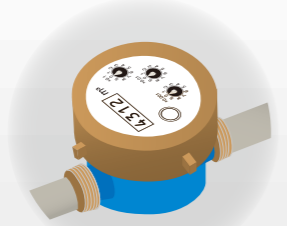

SD Residential Water Meter

Many water utilities in the world challenge in improving the water management such as non-revenue water reduction, efficient use of water resources, safe & stable drinking water distribution and so on. Collecting the accurate meter data is essential for this improvement. The Aichi Tokei Denki SD Single-jet Water Meter / Multi-jet Water Meter is suitable for this application because it is not only accurate but also cost-effective & robust.

Solution

✓ Easy-to-read display

✓ Readable positioning

✓ Robust design against foreign material (Dry-dial)

Misreadable display

Non-rotating register & shroud

Poor visibility with dirty water (Wet-dial)

Feature

- Class C performance
- Display range 0.1L – 9999,9 m³
- Long-term stable measurement

Accurate

Simple

- Super big display for easy reading
- Rotating register & shroud
- Easy-to-clean glass display

Reliable

- Robust body
- Hermetically sealed to eliminate condensation
- 3,000,000 pieces in service

System option

Single-jet 15mm
110mm Lay Length
Dry-dial meter
Class C performance

Single-jet 15mm
165mm Lay Length
Dry-dial meter
Class C performance