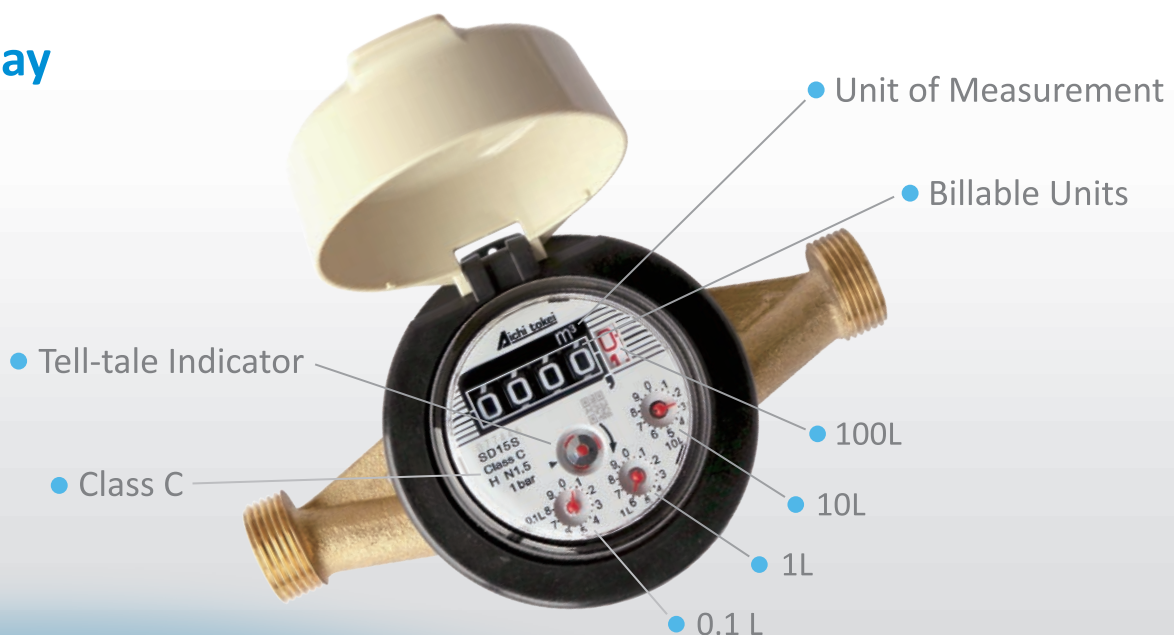

SD

Residential Water Meter

Single-jet Water Meter/Multi-jet Water Meter

Aichi Tokei Denki has over 90 years experience as
a manufacturer of water meters

Aichi tokei

<https://www.aichitokei.net>

Feature

- Class C performance
- Display range 0.1L – 9999,9 m³
- Long-term stable measurement

Accurate

Simple

- Super big display for easy reading
- Rotating register & shroud
- Easy-to-clean glass display

Reliable

- Anti-magnetic shield that prevents tampering by external magnetic interference.
- 3,000,000 pieces in service

System option

Single-jet 15mm

110mm Lay Length

Dry-dial meter
Class C performance

Single-jet 15mm

165mm Lay Length

Dry-dial meter
Class C performance

Multi-jet 20mm

190mm Lay Length

Dry-dial meter
Class C performance

Display

SD

Residential Water Meter

Many water utilities in the world challenge in improving the water management such as non-revenue water reduction, efficient use of water resources, safe & stable drinking water distribution and so on. Collecting the accurate meter data is essential for this improvement. The Aichi Tokei Denki SD Single-jet Water Meter / Multi-jet Water Meter is suitable for this application because it is not only accurate but also cost-effective & robust.