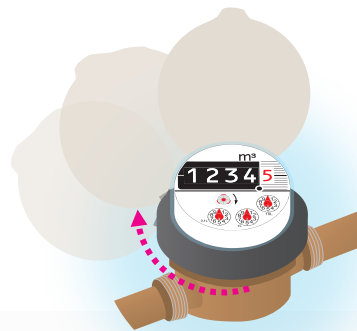

190mm Lay Length

Dry-dial meter
Class C performance

Display

SD

Residential Water Meter

Many water utilities in the world challenge in improving the water management such as non-revenue water reduction, efficient use of water resources, safe & stable drinking water distribution and so on. Collecting the accurate meter data is essential for this improvement. The Aichi Tokei Denki SD Single-jet Water Meter / Multi-jet Water Meter is suitable for this application because it is not only accurate but also cost-effective & robust.

Solution

✓ Easy-to-read display

✓ Readable positioning

✓ Robust design against foreign material (Dry-dial)

Misreadable display

Non-rotating register & shroud

Poor visibility with dirty water (Wet-dial)

About Aichi Tokei Denki